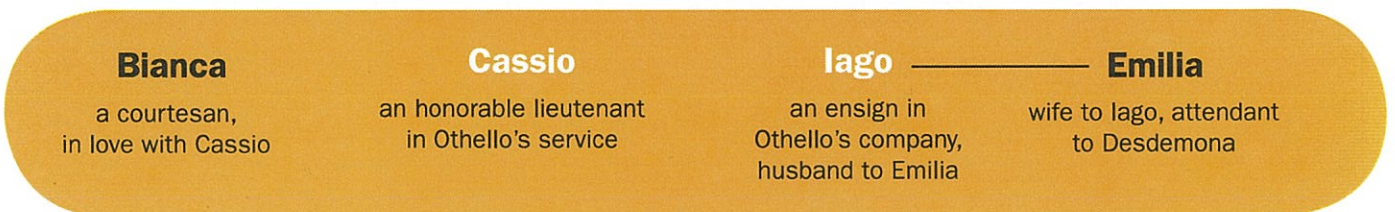

OTHELLO

CHARACTER CONNECTIONS

CHARACTER KEY
Main Characters in **white**
Secondary Characters in **black**

Name _____

Date _____

PLAY MAP